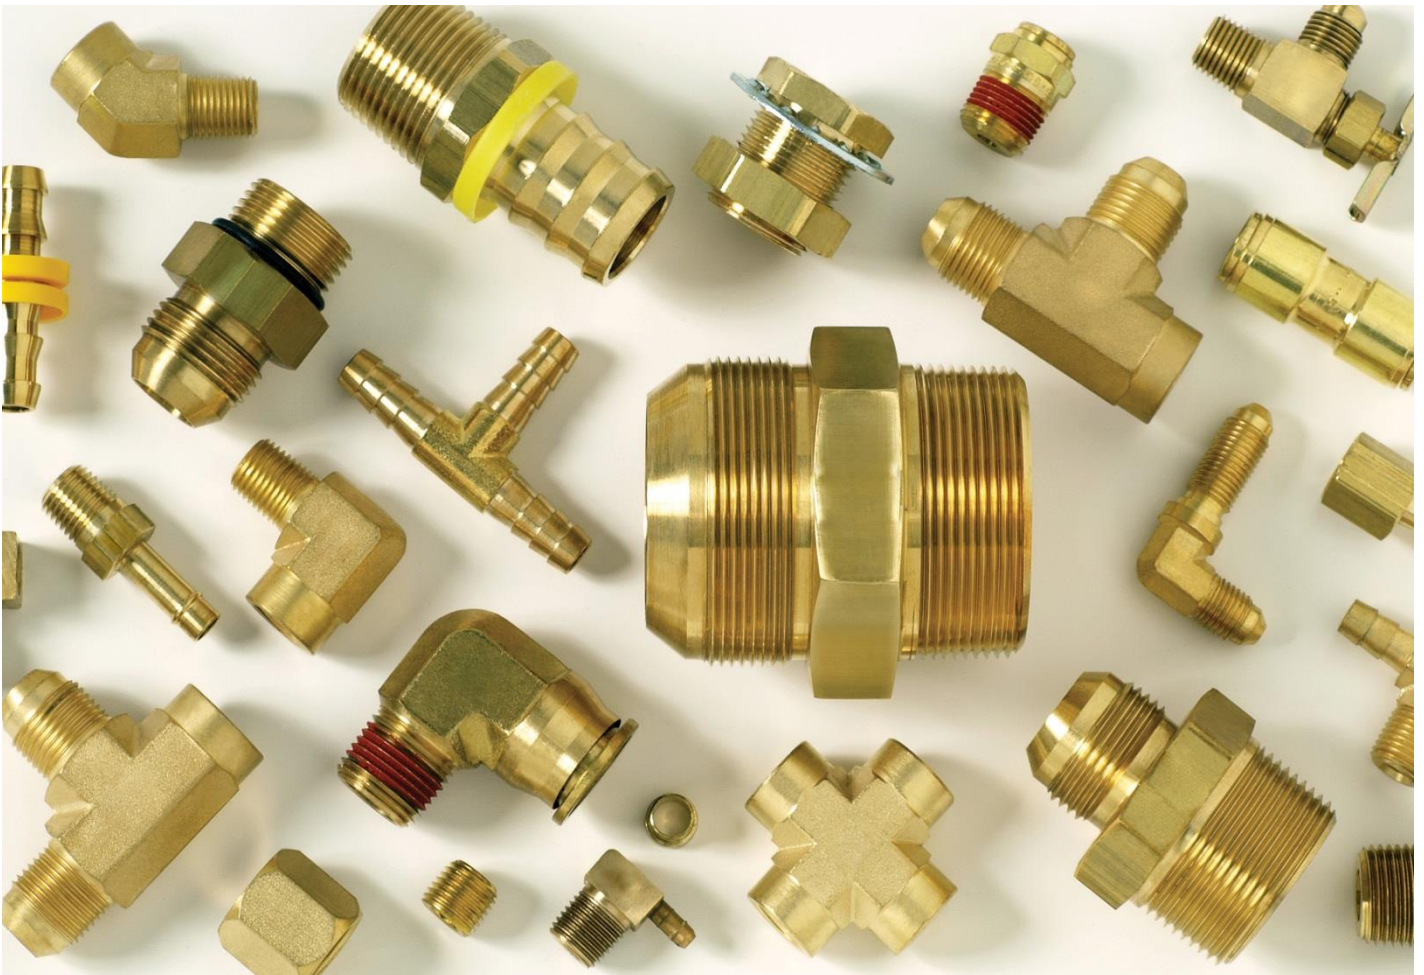

AMIABLE

MANUFACTURERS OF G TYPE GLAND / G TYPE CABLE GLANDS

We as Amiable are the Manufacturer for Brass Cable Glands, Exothermic Welding Powder and Exothermic Graphite Mold, Manufacturer of Copper Braids and Copper Flexible Connectors and Laminated Copper Flexible Connectors and Brass Part Fittings, and other Electrical Components and Accessories.