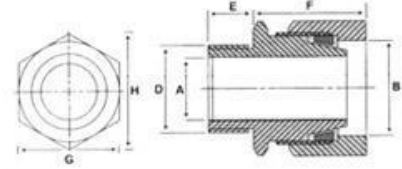

G Type Cable Gland / G type Glands

We manufacture and export **G type Cable Glands**. Our range of Cable Glands and Brass items also includes G type Gland. These are made of Brass in Nickel Plated / Coated

G Type Gland

APPLICATION -

For use with SWA Plastic & Rubber sheathed cable. Used in dry indoor condition. Inner ring ensures positive armour clamp and earth continuity.

FINISH-

*Nickel Plated

Size	Cable Dimensions Accommodated			Gland Dimensions					Product Code
	Under Armour Dia. A Max. mm	Overall Dia. B Max. mm	Armour Wire Diameter C mm	ISO Entry thread		Approx Length From Shoulder F mm	Hexagon Size		
				Dia.	Length		Across S	Across Corners H mm	
				D mm	E mm		G mm	H mm	
204	15.8	15.	0.90/1.2	20	10	24	22.00	24.90	G25-GTG-204
206	21.0	21.	0.90/1.2	20	10	25	27.00	30.00	G25-GTG-206
254	23.8	23.	1.25/1.6	25	10	26	31.70	35.70	G25-GTG-254
256	27.2	27.	1.25/1.6	25	10	26	37.60	42.20	G25-GTG-256
324	33.2	33.	1.60/2.0	32	10	28	47.30	53.60	G25-GTG-324
326	39.2	39.	1.60/2.0	40	15	25	48.40	54.60	G25-GTG-326
405	39.9	39.	1.60/2.0	40	15	25	50.00	57.00	G25-GTG-405
503	51.6	51.	2.00/2.5	50	15	36	58.00	64.20	G25-GTG-503
505	52.6	52.	2.00/2.5	50	15	36	65.00	71.20	G25-GTG-505
636	61.0	61.	2.50	63	15	30	71.00	77.50	G25-GTG-636
753	71.3	71.	2.50	75	15	40	85.00	95.00	G25-GTG-753
755	78.0	78.	2.50	75	15	40	98.00	109.20	G25-GTG-755

Field Names:

G type Cable Gland, G Type Gland, G Gland, G Glands, Brass G Type Gland, Brass Cable Glands, G Type Gland, Nickel Plated G Type Gland, Brass Nickel Plated G Type Gland.